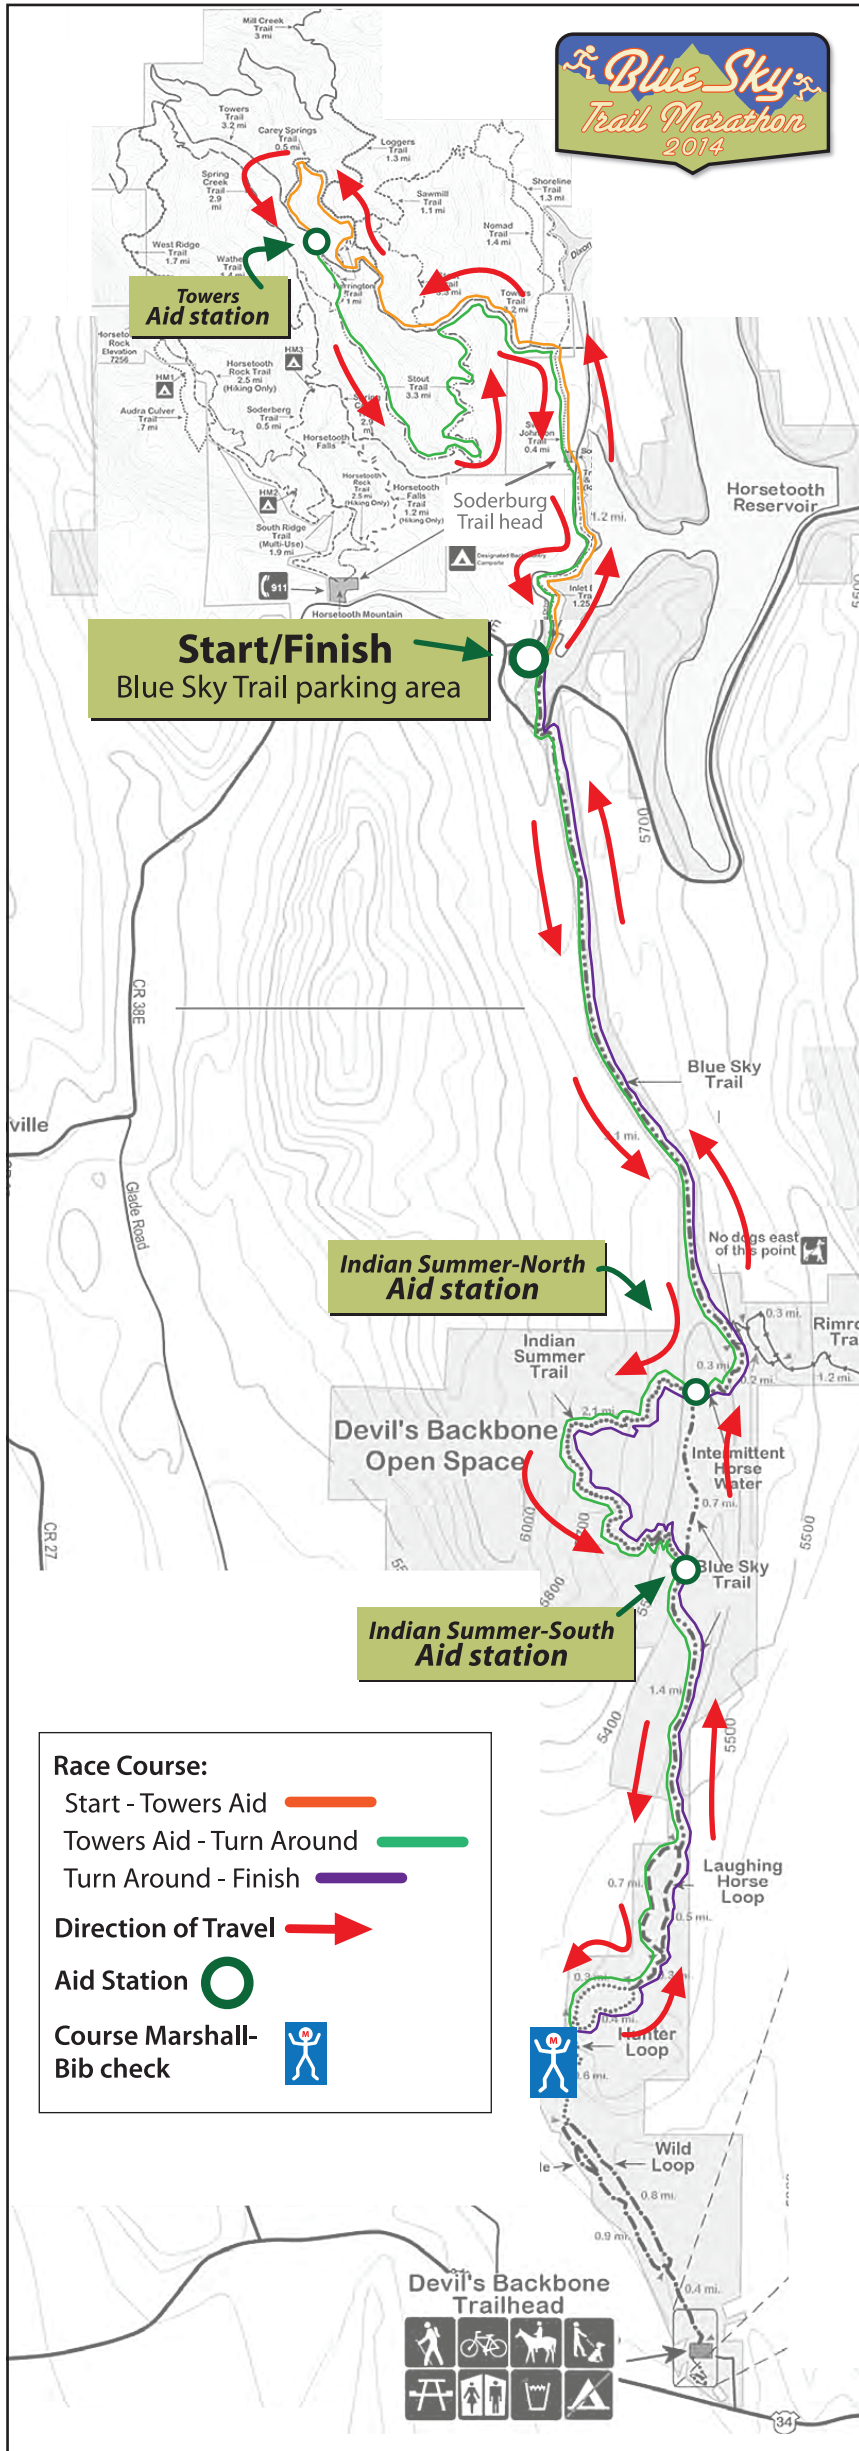

Blue Sky Trail Marathon 2014

Towers Aid station

Start/Finish
Blue Sky Trail parking area

Indian Summer-North Aid station

Indian Summer-South Aid station

Race Course:
 Start - Towers Aid 
 Towers Aid - Turn Around 
 Turn Around - Finish 
Direction of Travel 
Aid Station 
Course Marshall- Bib check 

Devil's Backbone Trailhead