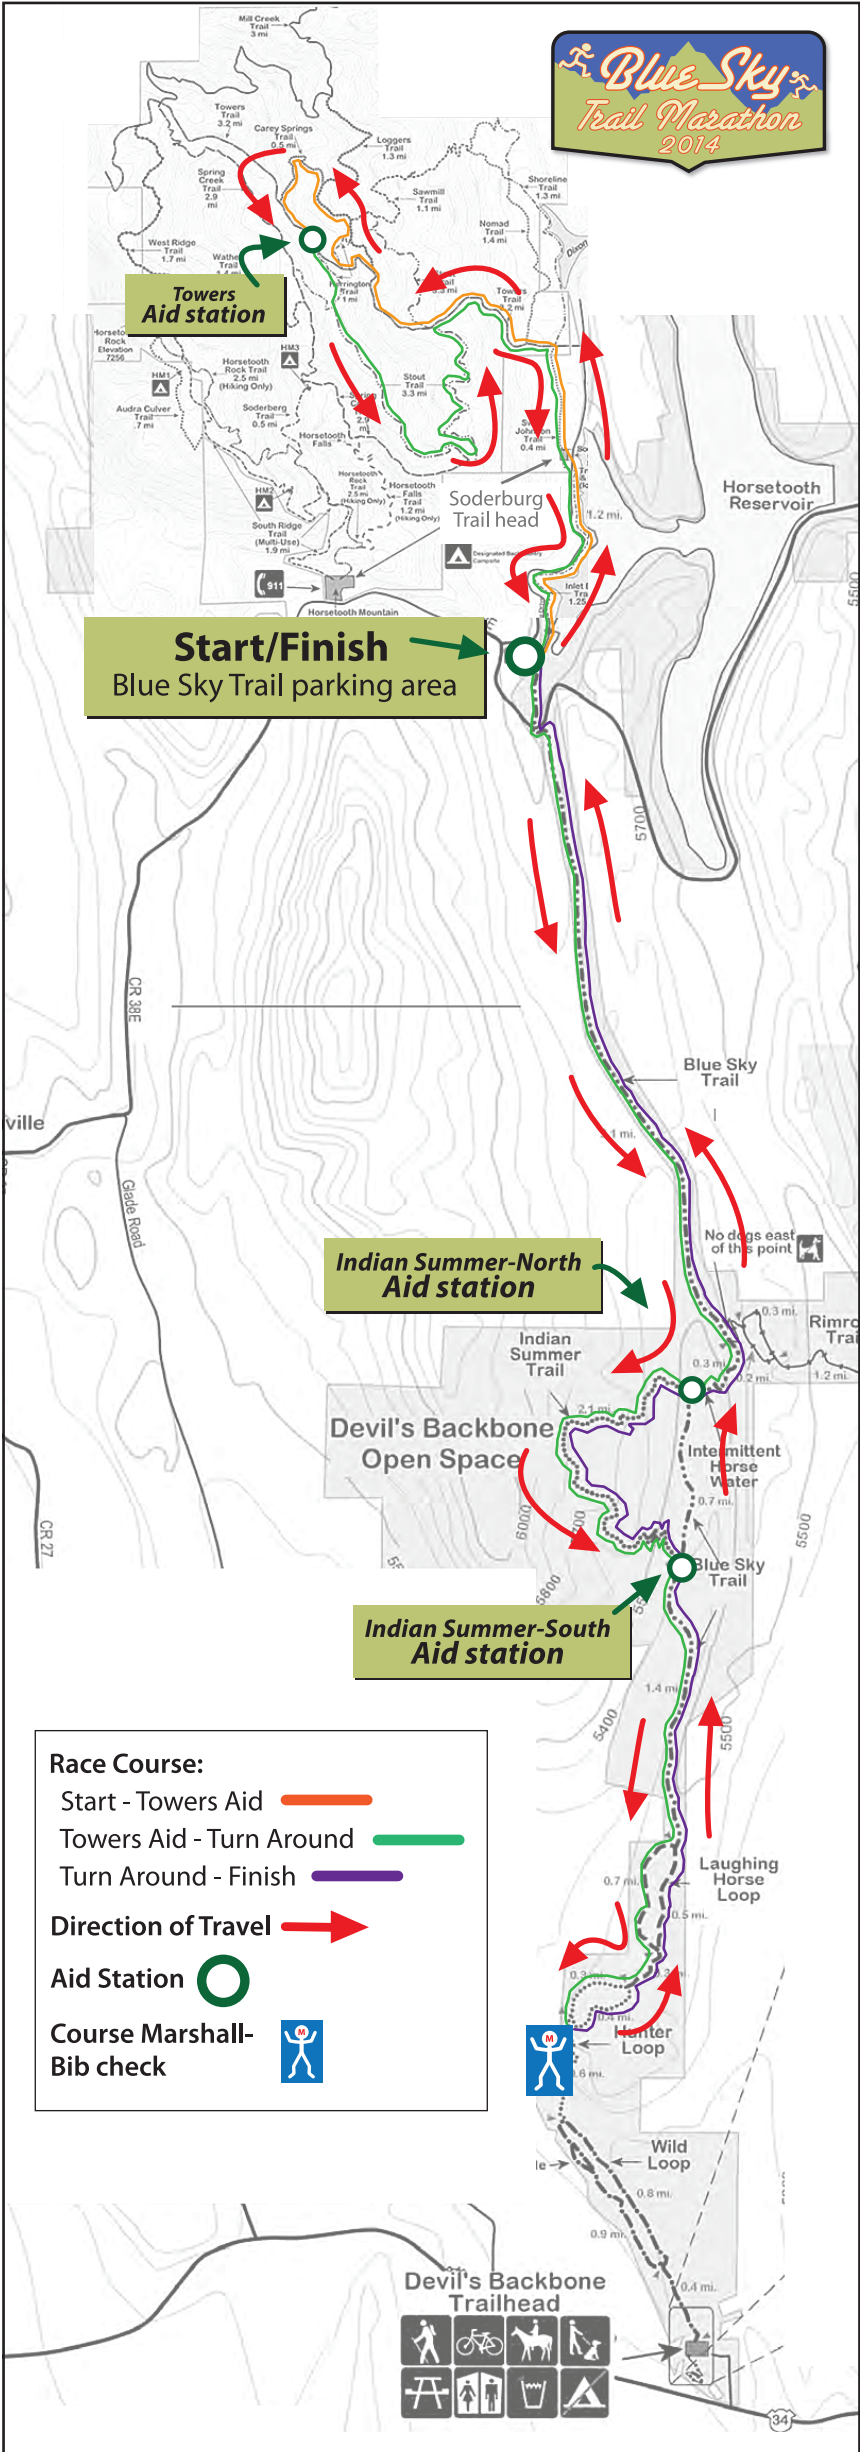

Blue Sky Trail Marathon 2014

Towers Aid station

Start/Finish
Blue Sky Trail parking area

Indian Summer-North Aid station

Indian Summer-South Aid station

Race Course:
 Start - Towers Aid 
 Towers Aid - Turn Around 
 Turn Around - Finish 
Direction of Travel 
Aid Station 
Course Marshall- Bib check 

Devil's Backbone Trailhead